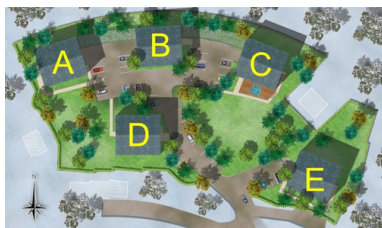

RESIDENCE LES CHALET DU BELVEDERE

Resort : Font Romeu

Les Chalets du Belvédère is a new residential complex composed of 73 apartments divided in 5 chalets. The residence offers a high class standard of comfort. It is situated in a closed area planted with trees, at about 800 m from shops, 900 m from the cable car and 1 km from the ski resort center.

Non-contractual picture(s).

STUDIO 4 PERSONNES

APPARTEMENT 2 PIÈCES 4 PERSONNES

Non-contractual picture(s).

APPARTEMENT 3 PIÈCES 6 PERSONNES

Non-contractual picture(s).

APPARTEMENT 3 PIÈCES 8 PERSONNES

Siège social : Ski Planet – Chalet La Perdrix des Neiges – Avenue Emile Machet – 73350 Bozel – Savoie – France