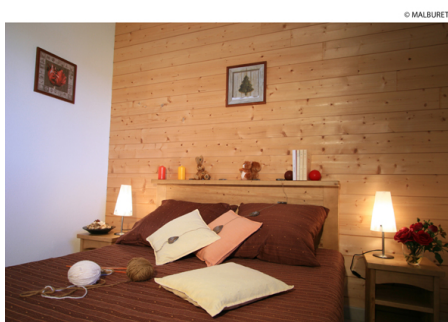

RESIDENCE LAGRANGE PRAT DE LIS

Resort : Les Angles

The residence Prat de Lis consists of 70 apartments distributed in 3 buildings built in the respect for the Pyrenean tradition and decorated with green spaces. Le Prat de Lis is situated at feet of tracks, skilifts and of the ESF. The businesses as well as the center of the resort are in 300 m.