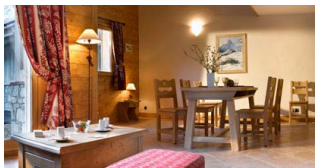

RESIDENCE LE HAMEAU DE PIERRE BLANCHE

Resort : Les Houches

Just a few steps away from the Prariond cable railway, this charming "Résidence" offers wonderfully welcoming apartments. The "Hameau de Pierre Blanche" is in fact made up of 6 Savoyard style chalets, each one comprising 6 or 7 apartments. In total, 40 apartments make up this little hamlet which also boasts a "Centre Spas & Beauté Montagne" with an indoor heated swimming pool, jacuzzis, saunas and Turkish baths, cardio fitness training rooms as well as health and beauty treatments.