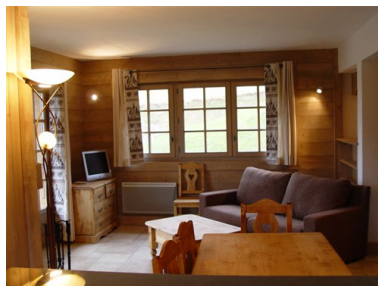

LE HAMEAU DES NEIGES

Resort : Megève

Residence Le Hameau des Neiges is a complex comprising a Savoyard style residence and chalets. It proposes fully equipped and furnished accommodation, in a quiet and off-centre area. Le Hameau des Neiges is situated at about 20 m from the cross country skiing, 1,2 km from the ski slopes and 1,5 km from the ski resort centre (free ski bus at about 200 m).