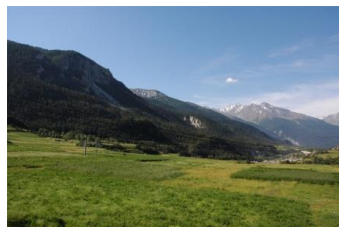

Non-contractual picture(s).

APPARTEMENT 2 PIÈCES MEZZANINE 6 PERSONNES (31)