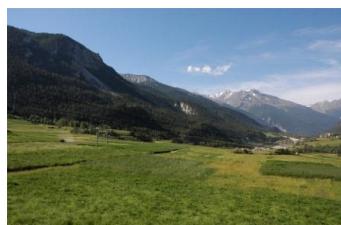

APPARTEMENT 2 PIÈCES COIN MONTAGNE 6 PERSONNES (19)