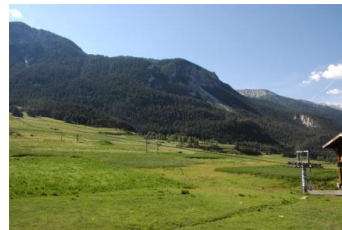

APPARTEMENT 2 PIÈCES 4 PERSONNES (22)