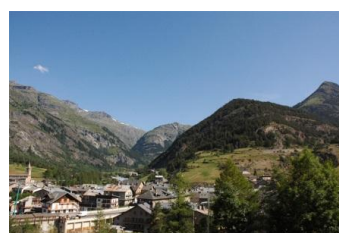

APPARTEMENT DUPLEX 3 PIÈCES 8 PERSONNES (30)