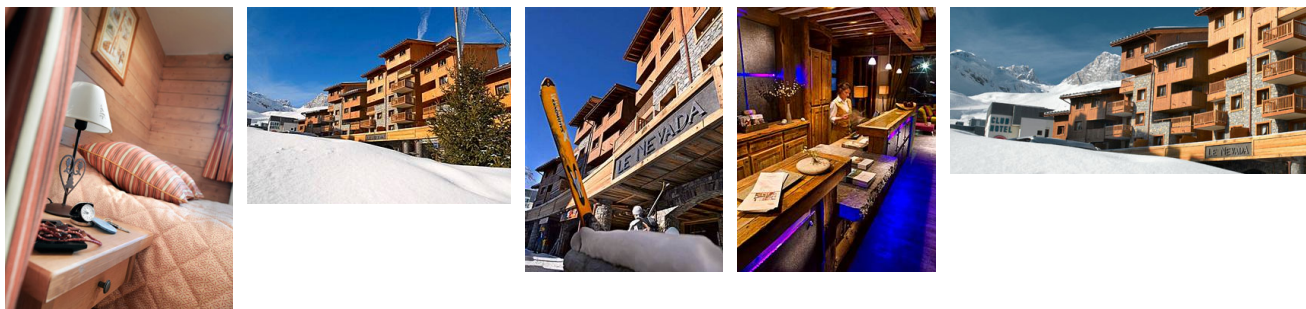

## RESIDENCE LE NEVADA

Resort : Tignes/ Val Claret

The residence Le Néveda is made of 50 apartments and enjoys an exceptional location in the Val Claret Center nearby slopes departure. On the ground floor, you will find the Tourism Office, Guide compagny, ESF and skilift company offices.