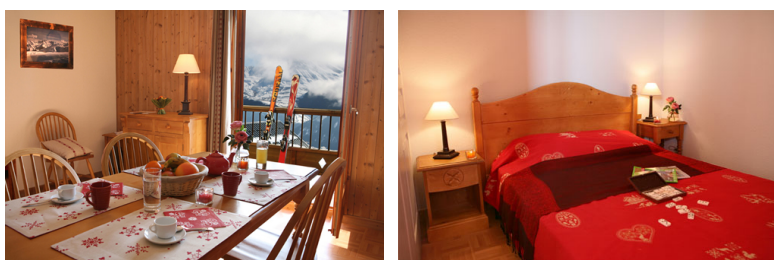

Non-contractual picture(s).