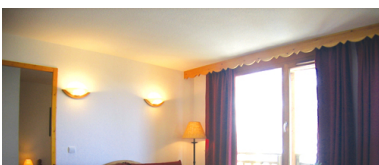

APPARTEMENT 3 PIÈCES 6 PERSONNES