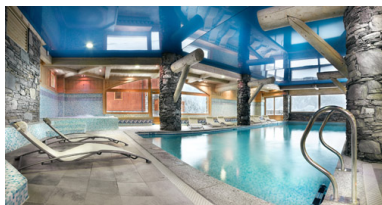

## LES FERMES DE SAINTE FOY

Resort : Sainte Foy Tarentaise

Finely carved wood, local stone and great peacefulness for a real relaxation. Located at the foot of the ski slopes and close to the shops, Les Fermes de Sainte Foy reflect the way of life of the ski resort. A Spa and Beauty Care Centre with indoor heated swimming pool and beauty care for the body relaxation. Luxury apartments with a nice decoration for a "Tradition" stay.