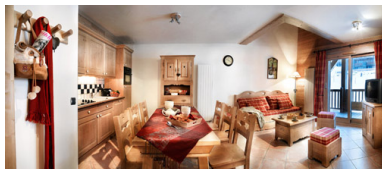

APPARTEMENT 2 PIÈCES 2-4 PERSONNES

APPARTEMENT 3 PIÈCES 4-6 PERSONNES

Non-contractual picture(s).

APPARTEMENT 4 PIÈCES 6-8 PERSONNES