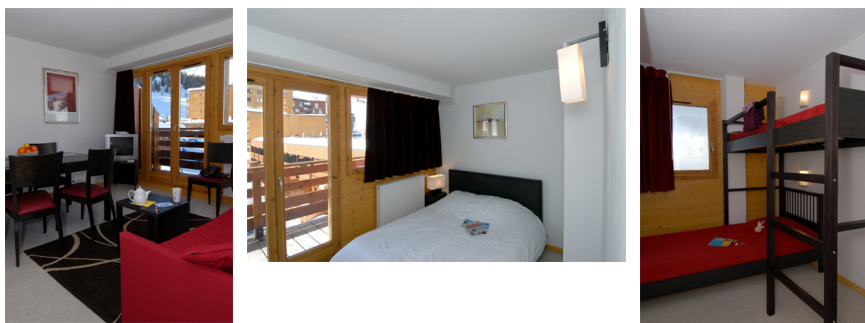

Non-contractual picture(s).