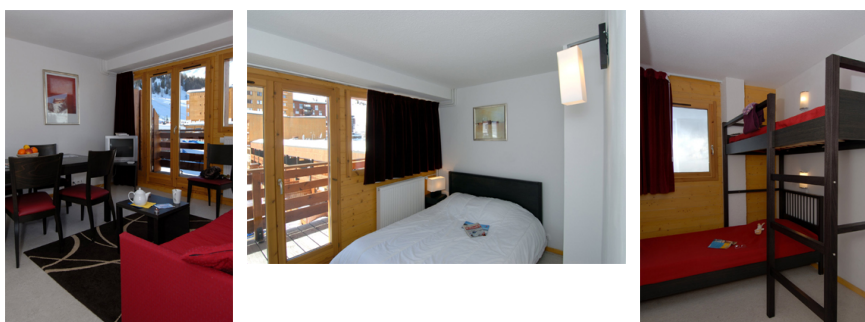

Non-contractual picture(s).

APPARTEMENT 4-5 PIÈCES 10-12 PERSONNES