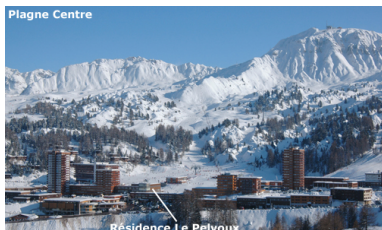

## RESIDENCE LE PELVOUX

Resort : Plagne Centre

The 4 star Pelvoux residence covered of wood is ideally situated nearby the shops and the ski lifts : as the bustling hub of the ski area, whether you are a skier or not you will love the "Funiplagne" cable car which will speed you up to the top of the Grande Rochette (2505 m) in just a few minutes. The residence is composed of 28 apartments of good surface area, on 3 levels with elevator and handicapped access.