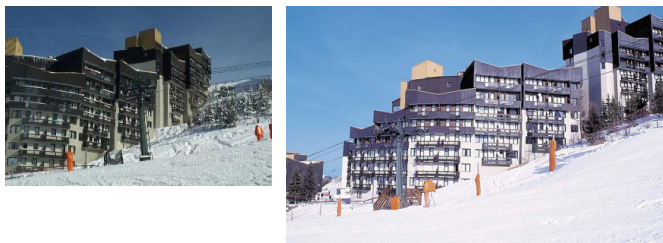

LA RESIDENCE LAGRANGE BOEDETTE

Resort : Les Menuires

Residence located in Les Menuires, in Reberthy district, at the foot of the ski slopes, ski lifts, french ski school (ESF) and near a complete commercial centre.

Non-contractual picture(s).

STUDIO CABINE 4 PERSONNES

Non-contractual picture(s).

APPARTEMENT 2 PIÈCES 4-5 PERSONNES

Non-contractual picture(s).

APPARTEMENT 2 PIÈCES CABINE 6-7 PERSONNES

Siège social : Ski Planet – Chalet La Perdrix des Neiges – Avenue Emile Machet – 73350 Bozel – Savoie – France