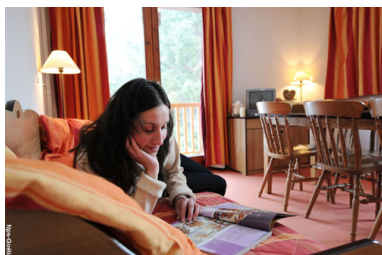

RESIDENCE LES BALCONS D'ANAÏS

Resort : La Norma

Les Balcons d'Anaïs are composed of 3 mountain chalets with façade in wood and balconies. The residence is situated at the foot of the cable car and ski lifts. The shops and the ski resort centre is located at about 100 m. You can find the kindergarten in front of the residence. On the spot : reception, lounge, lift, phone box, laundry, ski locker, bread delivery service. Plus : on Saturday from 7:30am to 8:00pm a changing room and luggage room with shower and toilet (men/women) to let you enjoy the snow from your arrival or at the end of your stay.

Non-contractual picture(s).

APPARTEMENT 2 PIÈCES 4 PERSONNES

Non-contractual picture(s).

APPARTEMENT 2-3 PIÈCES 6 PERSONNES

Non-contractual picture(s).

APPARTEMENT 4 PIÈCES 8 PERSONNES