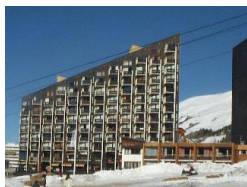

## RESIDENCE GRANDE MASSE

Resort : Les Menuires

The residence Grande Masse with elevator located in Preyerand district, at the foot of the ski slopes, near shops at about 5 mn from the resort centre.

Non-contractual picture(s).