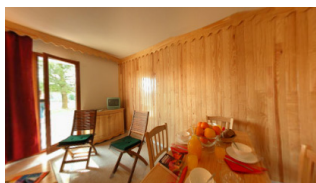

Non-contractual picture(s).