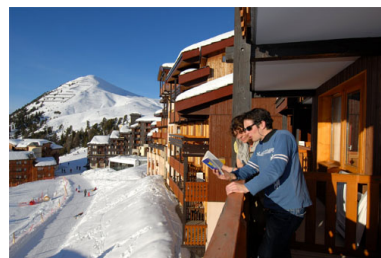

RESIDENCE LA LICORNE

Resort : Belle Plagne

The residence La Licorne is located at the foot of the ski slopes and 400 m from the ski lifts. It offer several types of apartments exposure to the south in big chalets (6 floors with lift). At your disposal in the residence indoor car park (depend of availabilities).