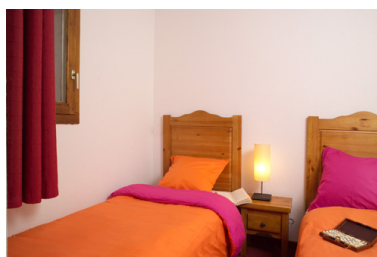

APPARTEMENT 4-5 PIÈCES 8-10 PERSONNES (BDQ)