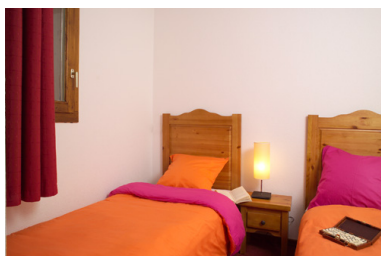

RESIDENCE LES VALMONTS

Resort : Valloire

The Residence, situated nearby the ski resort center, is made up of 4 chalets of approximately 20 lodges, well exposed with uninterrupted views. Direct access to the pistes (by the Crêt de la Brive cable car 200 m away). The residence includes a health and fitness suite with indoor heated pool and hydro-massaging jets, sauna, Turkish bath, a large lobby/breakfast room, lounge area with fireplace, private parking spaces, 1 phone point per chalet, satellite television. Close by : all shops, restaurants, bars.

Non-contractual picture(s).

APPARTEMENT 2 PIÈCES 4 PERSONNES (BBF)

Non-contractual picture(s).

APPARTEMENT 3 PIÈCES 6 PERSONNES (BCF)

Non-contractual picture(s).

APPARTEMENT 3 PIÈCES 6-7 PERSONNES (BCQ)

Non-contractual picture(s).