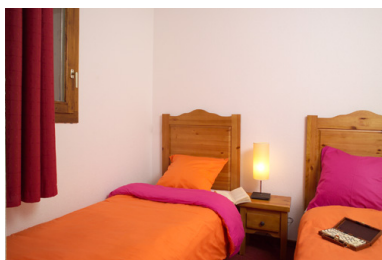

RESIDENCE LES VALMONTS

Resort : Valloire

The Residence, situated nearby the ski resort center, is made up of 4 chalets of approximately 20 lodges, well exposed with uninterrupted views. Direct access to the pistes (by the Crêt de la Brive cable car 200 m away). The residence includes a health and fitness suite with indoor heated pool and hydro-massaging jets, sauna, Turkish bath, a large lobby/breakfast room, lounge area with fireplace, private parking spaces, 1 phone point per chalet, satellite television. Close by : all shops, restaurants, bars.

Non-contractual picture(s).

APPARTEMENT 2 PIÈCES 4 PERSONNES (BBF)

Non-contractual picture(s).

APPARTEMENT 3 PIÈCES 6 PERSONNES (BCF)

Non-contractual picture(s).

APPARTEMENT 3 PIÈCES 6-7 PERSONNES (BCQ)

Non-contractual picture(s).