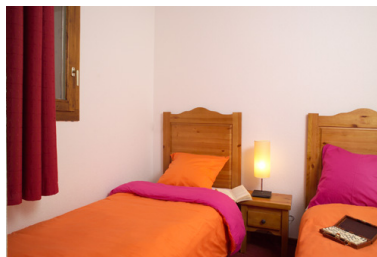

Non-contractual picture(s).

APPARTEMENT 4 PIÈCES 8 PERSONNES (BDF)