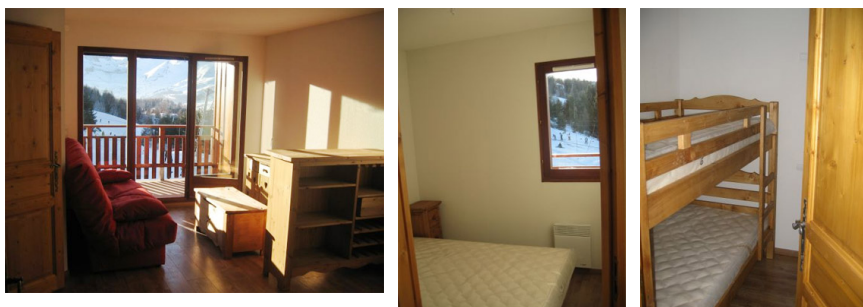

Non-contractual picture(s).

APPARTEMENT 3 PIÈCES 6 PERSONNES

Non-contractual picture(s).

APPARTEMENT 4 PIÈCES 8 PERSONNES