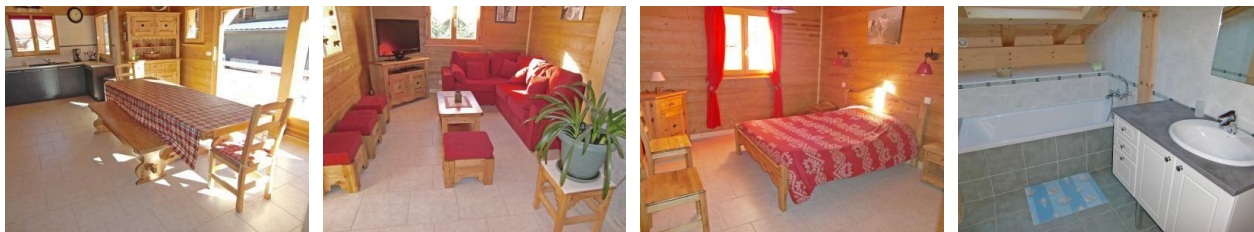

## CHALET RAMONEUR SAVOYARD

Resort : Chatel

The chalet Ramoneur Savoyard is situated at Châtel, 350 away from ski slopes and ski lift. Small shops, sports store and restaurants are located at 150 m. The center of the ski resort of Châtel is at 2 km. You can discover the sector of ski 'linga' making the connection for Morzinz-Avoriaz and Swiss Crosets side. A service of free shuttle is not far from the chalet.