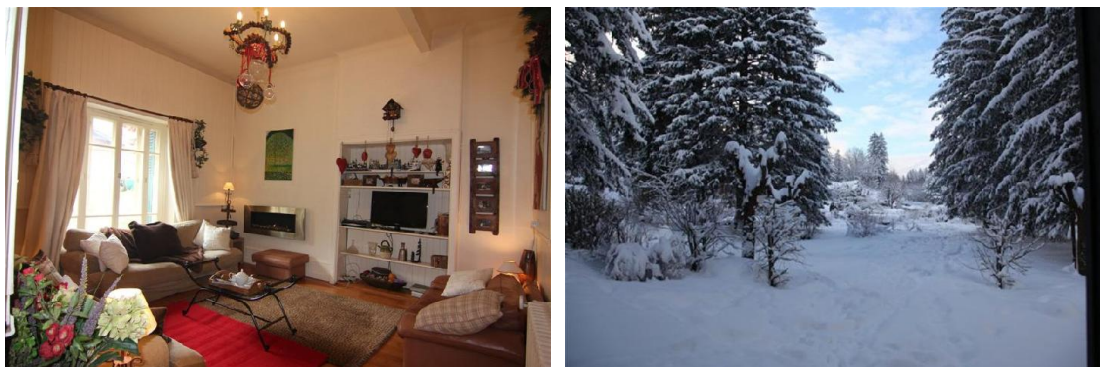

MAISON CYRIUS

Resort : Chamonix

The Cyrius house is situated at Chamonix, 200 m away from ski slopes and ski lifts. The center of the ski resort and the shops are located at 300 m. You can enjoy a shuttle service near the residence and parking outside and a clear view of Mont Blanc.

APPARTEMENT 4 PIÈCES 6 PERSONNES

Non-contractual picture(s).