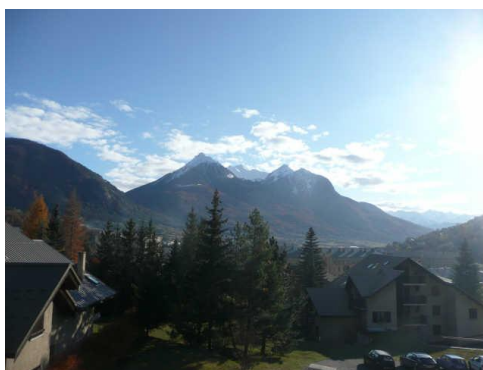

RESIDENCE LES AROLLES

Resort : Serre Chevalier 1200 - Briançon

The residence Les Arolles is situated at the periphery of Briançon, 2000 m away from the skiing slopes and ski school. You will find resort center 800 m away from the residence.

APPARTEMENT 3 PIÈCES 4 PERSONNES (2)

Non-contractual picture(s).