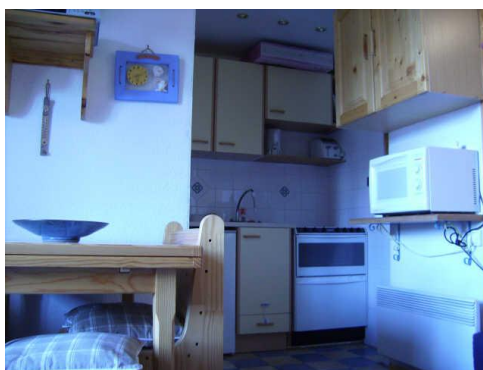

RESIDENCE CHRISTIANIA

Resort : Risoul

The residence Christiania is located 50m away from the skiing slopes, next to the skilift L'Orée du Bois. This is a 6 level residence with lift, ideally situated in the resort center.

APPARTEMENT 2 PIÈCES 4 PERSONNES (36)

Non-contractual picture(s).