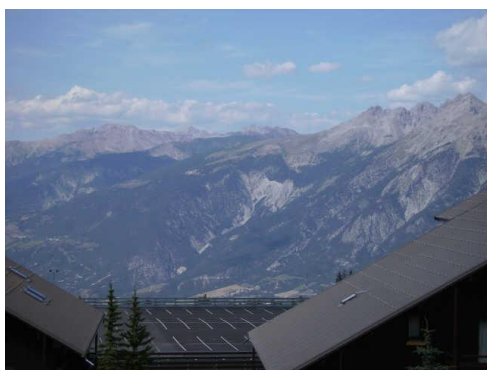

RESIDENCE CHRISTIANIA

Resort : Risoul

The residence Christiania is located 50m away from the skiing slopes, next to the skilift L'Orée du Bois. This is a 6 level residence with lift, ideally situated in the resort center.

APPARTEMENT 2 PIÈCES 4 PERSONNES (36)

Non-contractual picture(s).