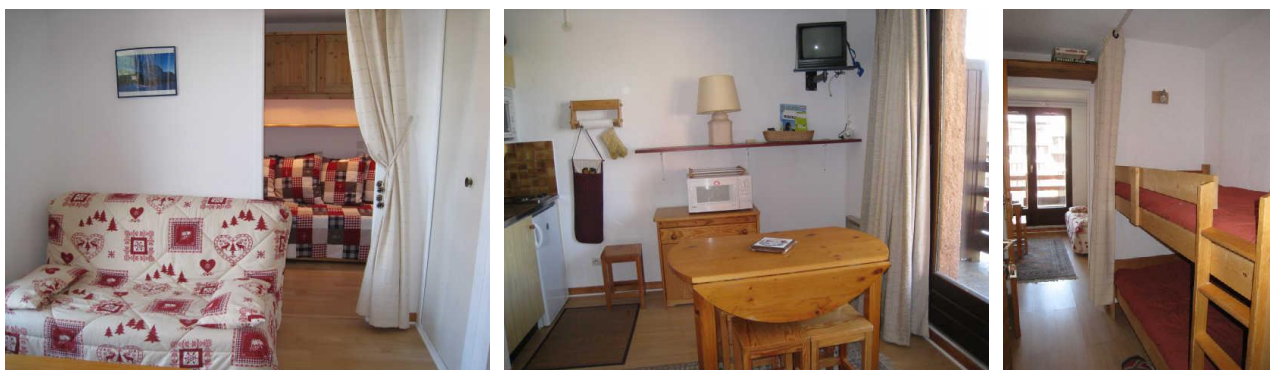

RESIDENCE LES CHABRIERES I

Resort : Risoul

The residence Les Chabrières I are located at Risoul, 100 m away from ski school, shops and the center. This 6 floor residence with lift is ideally situated in the center of the ski resort.

APPARTEMENT 1 PIÈCES COIN MONTAGNE 4 PERSONNES (291)

Non-contractual picture(s).