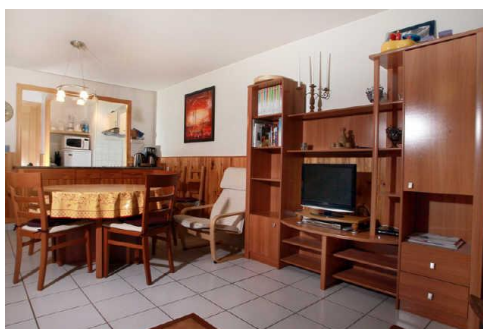

RESIDENCE LE VAL ST BERNARD

Resort : Serre Chevalier 1350

The residence Le Val Saint Bernard is situated at Chantemerle, 150 m away from the ski slopes and ski school, 100 m away from the resort center and shops.

APPARTEMENT 3 PIÈCES 7 PERSONNES (005)

Non-contruactal picture(s).