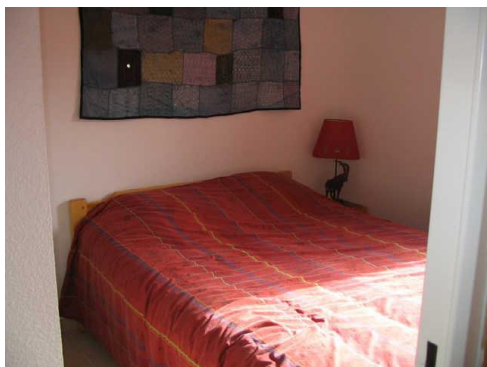

RESIDENCE CHAMOIS BLOND

Resort : Vars/ Les Claux

The residence le Chamois Blond, with elevator, offers a typical mountain architecture composed of stone and wood. It's ideally situated 100 m away from the slopes, 50 m away from shops and 400 m away from the resort center. You can take advantage of a wonderful view over the mountain.

APPARTEMENT 3 PIÈCES COIN MONTAGNE 4 PERSONNES (22)