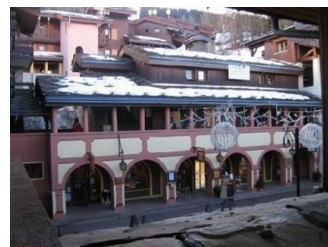

RESIDENCE TROMPE L'OEIL

Resort : Les Coches

The residence Trompe l'oeil is located in Les Coches at about 50 meters from the shops and the ski resort center. The departure from the slopes is at 50 m and the return at only 20 meters.

STUDIO 2 PERSONNES (015)

Non-contractual picture(s).