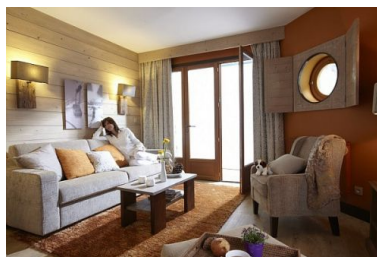

PIERRE & VACANCES PREMIUM L'AMARA

Resort : Avoriaz

The Pierre & Vacances Premium l'Amara residence is located in the Amara area, this new self catering ski residence offers panoramic views over the mountains. For your comfort: wellbeing area with free access to the indoor heated pool, saunas, steam rooms, whirlpool and cardio-training room. For children : a nursery in the residence plus a children's area in reception. Combining modern style with sophisticated tones, this new residence offers all the comforts for a luxury stay.