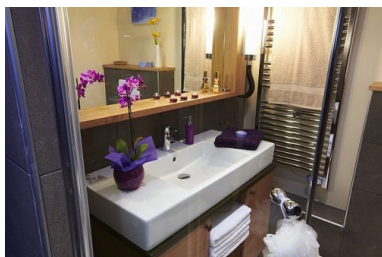

PIERRE & VACANCES PREMIUM L'AMARA

Resort : Avoriaz

The Pierre & Vacances Premium l'Amara residence is located in the Amara area, this new self catering ski residence offers panoramic views over the mountains. For your comfort: wellbeing area with free access to the indoor heated pool, saunas, steam rooms, whirlpool and cardio-training room. For children : a nursery in the residence plus a children's area in reception. Combining modern style with sophisticated tones, this new residence offers all the comforts for a luxury stay.