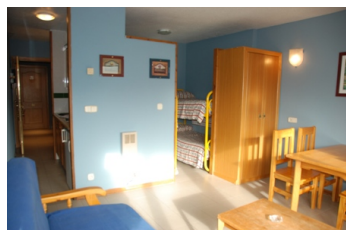

RESIDENCE CREST PAS

Resort : Grandvalira/ Pas de la Case

Residence Crest Pas, formerly SANDI IV, is located in Pas de la Casaa t 180 m from the ski slopes of Grandvalira. The studios include a kitchen with dishes and microwave, TV and bathroom. The residence has a restaurant-buffet, 2 lifts, internet corner, telephone cabins, games room, snack bar, pizzeria, lounge TV/DVD, 24/24 reception, ski storage and luggage room. Prices include bed linen and cleaning kit, but do not include the final cleaning. Pets are not accepted.