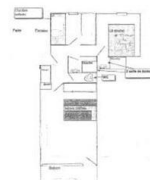

APPARTEMENT 3 PIÈCES 7 PERSONNES (013)

Non-contractual picture(s).