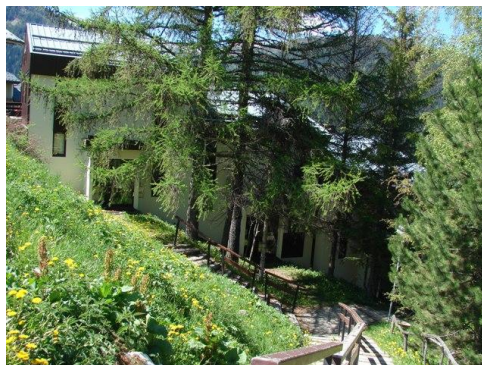

APPARTEMENT 3 PIÈCES 7 PERSONNES (013)

Non-contractual picture(s).