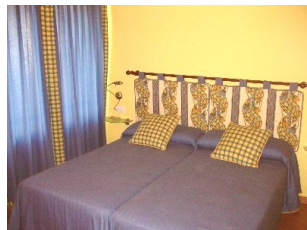

RESIDENCE SANT BERNAT

Resort : Grandvalira/ Canillo

At 50 meters from the gondola which gives access to the slopes of the Grandvalira via Canillo sector and at 15 minutes from the shopping center and Andorra la Vella, you will find the residence San Bernat. The shops, ski school and nursery are accessible by the gondola at 50 m. It has 12 apartments maximum capacity 4 people, fully equipped. Restaurant service in option, payable locally. Public parking is located at 50 meters from the residence. Pets are not allowed.