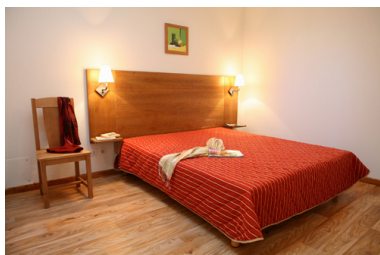

RESIDENCE LE PRA PALIER

Resort : Orcières-Merlette

The Residence of tourism Le Pra Palier***, built in a traditional style made of stones and wood, is located in the heart of Orcières-Merlette ski resort with an easy access to the slopes (at 200 m by escalator). Composed of 173 apartments with total confort, the residence provides different services, as : reception desk, individual ski-locker, covered car park.

Type C : 47 m²

Non-contractual picture(s).

APPARTEMENT 3 PIÈCES COIN MONTAGNE 8-10 PERSONNES

Type D : 55 m²

Non-contractual picture(s).