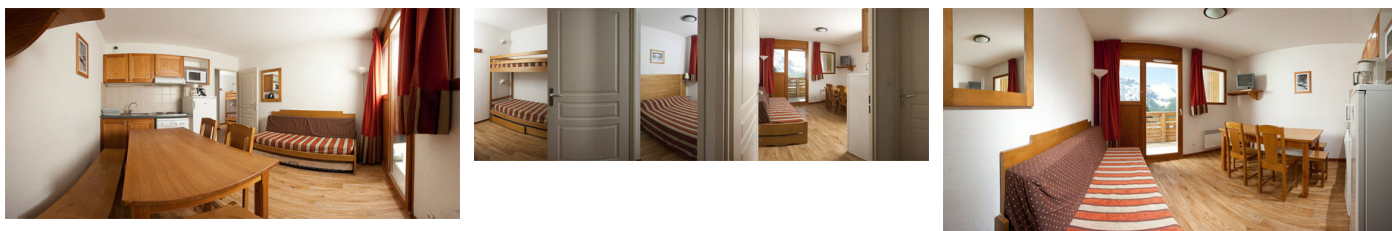

RESIDENCE LE PRA PALIER

Resort : Orcières-Merlette

The Residence of tourism Le Pra Palier***, built in a traditional style made of stones and wood, is located in the heart of Orcières-Merlette ski resort with an easy access to the slopes (at 200 m by escalator). Composed of 173 apartments with total confort, the residence provides different services, as : reception desk, individual ski-locker, covered car park.

Non-contractual picture(s).

STUDIO CABINE 3 PERSONNES

Non-contractual picture(s).

STUDIO CABINE 4 PERSONNES

Non-contractual picture(s).

APPARTEMENT 2 PIÈCES 4-6 PERSONNES