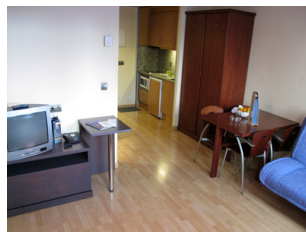

RESIDENCE ALASKA

Resort : Grandvalira/ Pas de la Case

In the center of Pas de la Casa, just 300 meters from the lifts, this residence consists of fully equipped studios and apartments. You will find a reception lounge and internet point, telephone service and public toilets. Also a fitness center gymnasium, jacuzzi, solarium, Turkish bath and ice fountain, all with supplement (payable locally). Pets are not allowed.