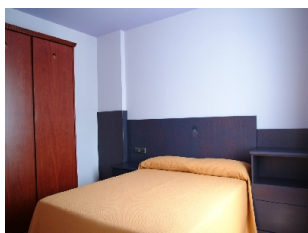

RESIDENCE ALASKA

Resort : Grandvalira/ Pas de la Case

In the center of Pas de la Casa, just 300 meters from the lifts, this residence consists of fully equipped studios and apartments. You will find a reception lounge and internet point, telephone service and public toilets. Also a fitness center gymnasium, jacuzzi, solarium, Turkish bath and ice fountain, all with supplement (payable locally). Pets are not allowed.

Non-contractual picture(s).

STUDIO 2 PERSONNES

STUDIO 3 PERSONNES

APPARTEMENT 2 PIÈCES 2-3 PERSONNES

Non-contractual picture(s).

APPARTEMENT 2 PIÈCES 2-4 PERSONNES

Non-contractual picture(s).