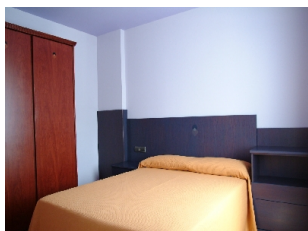

RESIDENCE ALASKA

Resort : Grandvalira/ Pas de la Case

In the center of Pas de la Casa, just 300 meters from the lifts, this residence consists of fully equipped studios and apartments. You will find a reception lounge and internet point, telephone service and public toilets. Also a fitness center gymnasium, jacuzzi, solarium, Turkish bath and ice fountain, all with supplement (payable locally). Pets are not allowed.

Non-contractual picture(s).

STUDIO 2 PERSONNES

STUDIO 3 PERSONNES

APPARTEMENT 2 PIÈCES 2-3 PERSONNES

Non-contractual picture(s).

APPARTEMENT 2 PIÈCES 2-4 PERSONNES

Non-contractual picture(s).