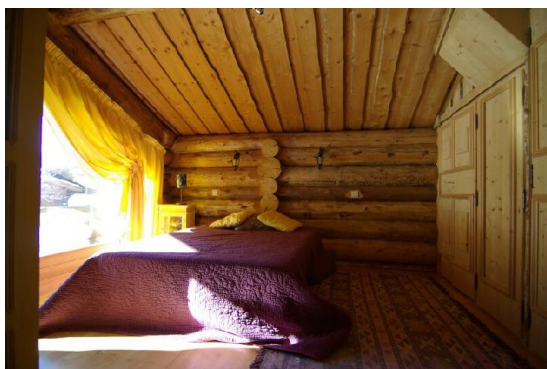

CHALET L'ARPETTE

Resort : Chamonix

Superb wooden chalet of 200 m², located in Praz at about 2.7 km from Chamonix center. Ski lifts, slopes, ski school and the bus stop are located within 400 meters. Chalet Arpette is located in a quiet zone where you can enjoy a southern exposure with views of the entire chain of Mont Blanc. Relax in the living room with fireplace, TV, DVD, stereo, internet. Enjoy the carport, the ski locker and the beautiful flat surface around the chalet for you and your children...

CHALET 6 PIÈCES 10 PERSONNES

Non-contractual picture(s).