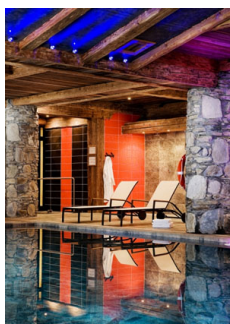

RESIDENCE LE JHANA

Resort : Tignes/ Val Claret

The Residence****, ski in and ski out, composed of apartments of 3 and 4 rooms completely furnished, equipped and decorated carefully. Savoyard architecture which allies the wood and the stone, the refined inside benefiting from magnificent sights. "Le Jhana" takes advantage of an exceptional place in the heart of Tignes Val Claret : all the shops are near as well as 5 departures of skilifts and the ski school. Put shoes on your skis in 2 120 meters in height, "The Espace Killy" offers itself to you! The skiers of any level will be filled : child's garden is only 200 meters and two rises only separate you from the summit of the mythical glacier of "La Grande Motte".