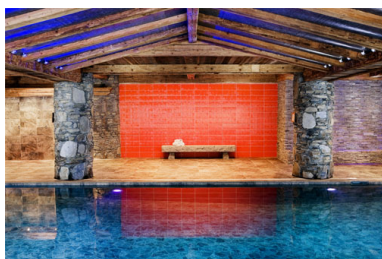

RESIDENCE LE JHANA

Resort : Tignes/ Val Claret

The Residence****, ski in and ski out, composed of apartments of 3 and 4 rooms completely furnished, equipped and decorated carefully. Savoyard architecture which allies the wood and the stone, the refined inside benefiting from magnificent sights. "Le Jhana" takes advantage of an exceptional place in the heart of Tignes Val Claret : all the shops are near as well as 5 departures of skilifts and the ski school. Put shoes on your skis in 2 120 meters in height, "The Espace Killy" offers itself to you! The skiers of any level will be filled : child's garden is only 200 meters and two rises only separate you from the summit of the mythical glacier of "La Grande Motte".