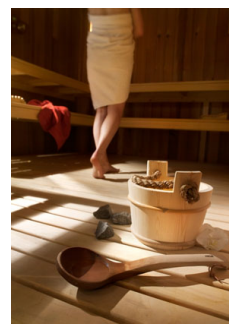

RESIDENCE LE JHANA

Resort : Tignes/ Val Claret

The Residence****, ski in and ski out, composed of apartments of 3 and 4 rooms completely furnished, equipped and decorated carefully. Savoyard architecture which allies the wood and the stone, the refined inside benefiting from magnificent sights. "Le Jhana" takes advantage of an exceptional place in the heart of Tignes Val Claret : all the shops are near as well as 5 departures of skilifts and the ski school. Put shoes on your skis in 2 120 meters in height, "The Espace Killy" offers itself to you! The skiers of any level will be filled : child's garden is only 200 meters and two rises only separate you from the summit of the mythical glacier of "La Grande Motte".