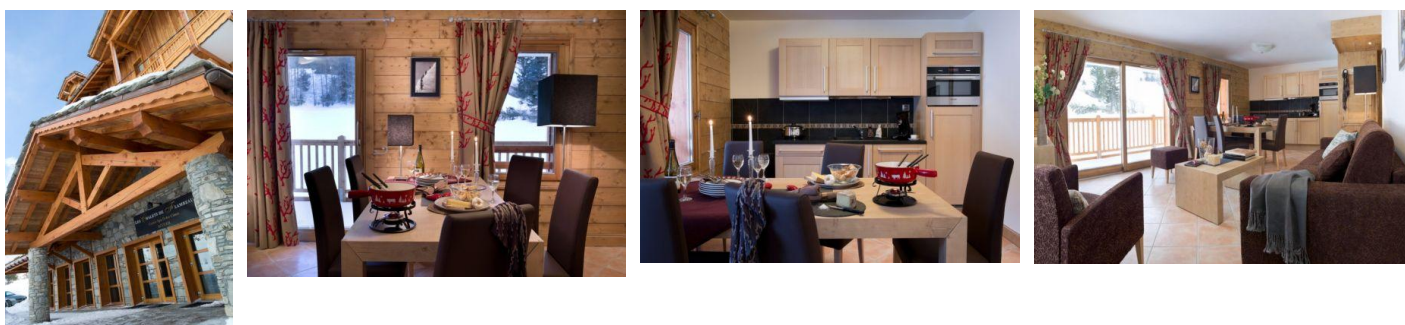

RESIDENCE LES CHALETS DE FLAMBEAU

Resort : Val Cenis/ Lanslebourg

This hamlet, consisted of 8 typical chalets where wood and stone are for the honor, takes advantage of an exceptional place in the heart of Valley Cenis : ski in and ski out and at foot of chairlift Pré Novel, near the shops and a fantastic view over the valley and the surrounding summits with a maximal period of sunshine. The residence is situated at the halfway between Lanslebourg and Lanslevillard. It is besides characterized by rare services where modernism, comfort and authenticity conjugate marvelously. Our warm and sophisticated inside are an invitation in the relaxation, in the holidays, in the pleasures... Every apartment benefits from a clear sight and you take advantage of the residence "Les chalets de Flambeau" of its reception with place lounge and fireplace, of its swimming pool covered with solarium, the relaxing space with saunas, hammams and fitness room, as well as a center "Spas and Beauty Mountain".