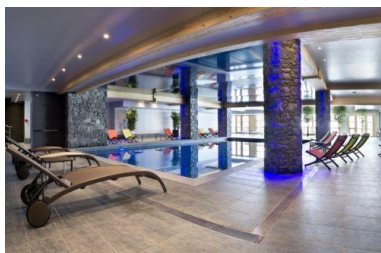

RESIDENCE LE CRISTAL DE L'ALPE

Resort : Alpe d'Huez

Situated in the heart of the Alpe d'Huez, the residence Le Cristal de L'Alpe benefits from an exceptional place near slopes and shops. It is situated in the angle of L'Etendard and Le Poutat, the district Games. This residence is composed of 71 apartments and is characterized by services top of the range : furnished and equipped apartments, indoor swimming pool, saunas, hammams, fitness, spa bath, centre Spas and beauty mountain. A magic place for tumble down the 16km of the slope of Sarenne, the longest of the world!