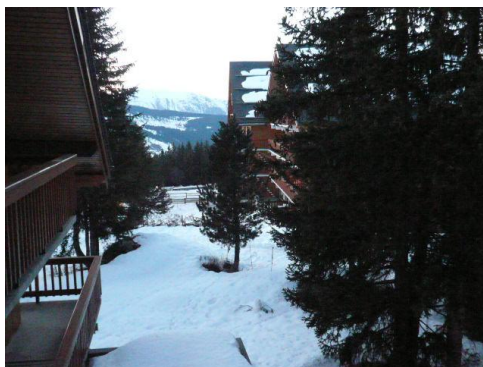

## RESIDENCE LES CYTELLES

Resort : Méribel

The residence Les Cytelles, with lift, is located in the Altiport area, 5 km away from Meribel center. Ideally situated close to the slopes, ski lifts and few shops. There is a free shuttle 1 km away from the residence. You have a view of the valley or the mountain.

## STUDIO COIN MONTAGNE 3 PERSONNES (031)

Non-contractual picture(s).