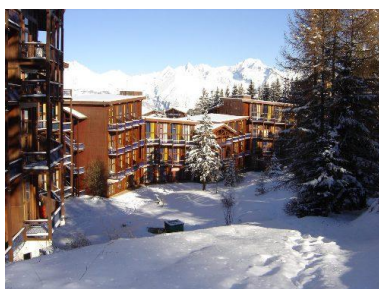

RESIDENCE AIGUILLE GRIVE BAT II

Resort : Les Arcs 1800

The residence Aiguille Grive II is located at Les Arcs 1800, in the village of Charmettoger, 200m away from the shops. This residence with lift is calm and situated closed to the Charmettoger chairlift (50m).

STUDIO MEZZANINE 5 PERSONNES (124)

Non-contruactal picture(s).