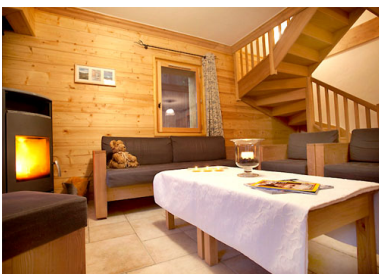

APPARTEMENT 5 PIÈCES 8 PERSONNES (B)