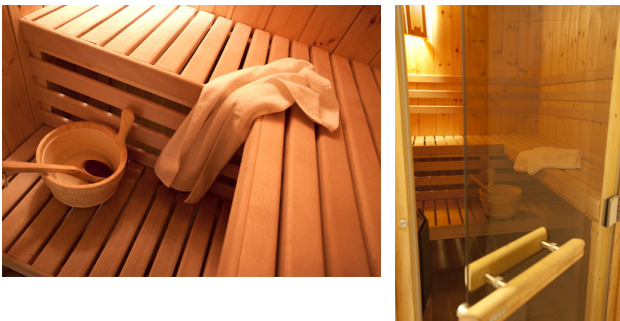

Non-contractual picture(s).

APPARTEMENT DUPLEX 6 PIÈCES CABINE 12 PERSONNES (A)