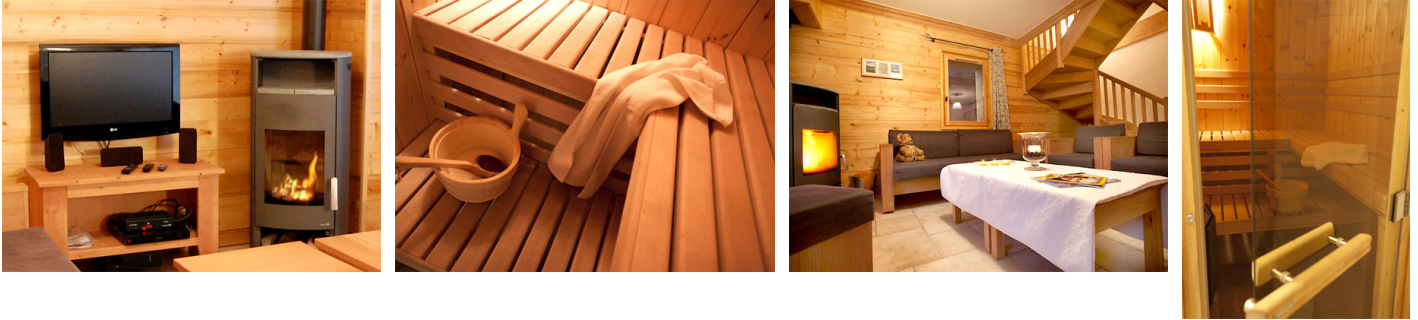

Non-contractual picture(s).

APPARTEMENT 5 PIÈCES 8 PERSONNES (E)

Non-contractual picture(s).

APPARTEMENT 5 PIÈCES 8 PERSONNES (C)