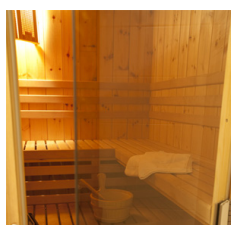

APPARTEMENT 5 PIÈCES 8 PERSONNES (D)