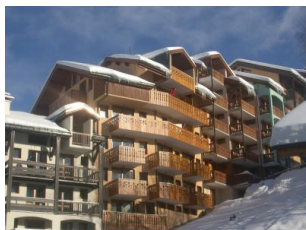

RESIDENCE TROLLES A

Resort : Saint Martin de Belleville

This modern residence located in Saint Martin de Belleville center is composed of 12 apartments and is located at the foot of the ski slopes. In the basement there is a wellness area with a sauna, a shower and a relaxation room, which is exclusively available for the guests of Trolles (included in the price). In Trolles A building, we rent out seven 4-person apartments.