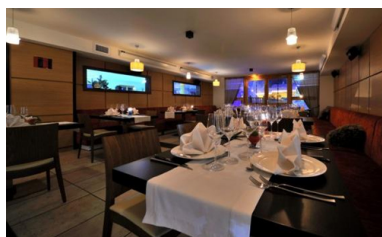

RESIDENCE L'ADRET

Resort : Serre Chevalier 1350

Elegant and stylish residence in the village of Chantemerle in the Serre Chevalier Valley. A truly relaxing alpine sanctuary, 300 m from the ski lifts and the resort's shops, lively bars and restaurants. An exciting new concept for the Hautes-Alpes. Adret residence uniquely blends apartment accommodation with the full range of hotel services giving you all the flexibility and freedom of an apartment holiday with the comforts of staying in a four star hotel. Family friendly, each "Adret" apartment has a fully equipped kitchen, private living room and sleeps from 2 up to 10 people. Unwind in the contemporary style Chalet 52 building, savouring the lofty spaces to chill and take in the breathtaking valley views. Our experienced team are ready to ensure you get the very best from your stay in this fabulous resort. At Monétier Les Bains, a few kilometers from Serre Chevalier, you will find the "Grands Bains", a center where you can end up with family, friends, in couple or alone. This center offers a playful discovery of the pleasures of naturally hot water 36°C (access with supplement).