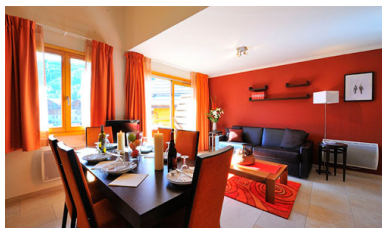

STUDIO 2 PERSONNES

STUDIO 4 PERSONNES

APPARTEMENT 2 PIÈCES 4 PERSONNES

APPARTEMENT 3 PIÈCES 6 PERSONNES