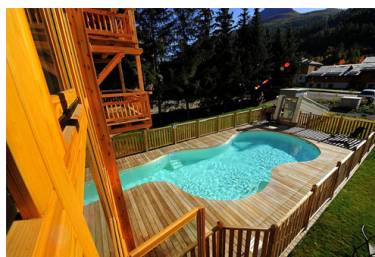

RESIDENCE L'ADRET

Resort : Serre Chevalier 1350

Elegant and stylish residence in the village of Chantemerle in the Serre Chevalier Valley. A truly relaxing alpine sanctuary, 300 m from the ski lifts and the resort's shops, lively bars and restaurants. An exciting new concept for the Hautes-Alpes. Adret residence uniquely blends apartment accommodation with the full range of hotel services giving you all the flexibility and freedom of an apartment holiday with the comforts of staying in a four star hotel. Family friendly, each "Adret" apartment has a fully equipped kitchen, private living room and sleeps from 2 up to 10 people. Unwind in the contemporary style Chalet 52 building, savouring the lofty spaces to chill and take in the breathtaking valley views. Our experienced team are ready to ensure you get the very best from your stay in this fabulous resort. At Monétier Les Bains, a few kilometers from Serre Chevalier, you will find the "Grands Bains", a center where you can end up with family, friends, in couple or alone. This center offers a playful discovery of the pleasures of naturally hot water 36°C (access with supplement).