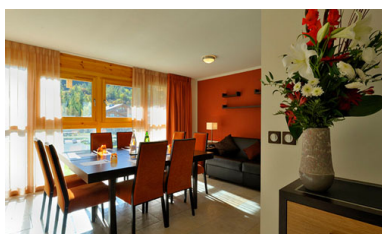

APPARTEMENT 3 PIÈCES COIN MONTAGNE 8 PERSONNES