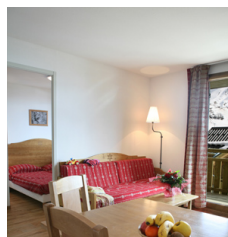

APPARTEMENT 3 PIÈCES 6-8 PERSONNES