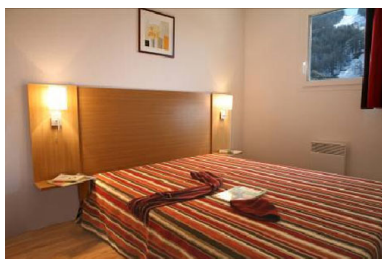

RESID&CO CIMES DU VAL D'ALLOS

Resort : Val d'Allos 1800 - La Foux

Open on the "Massif de l'Aiguille" and the spring of Le Verdon, the residence Les Cimes du Val d'Allos*** is situated in Les Etoiles district and benefits a wonderful situation in the resort of La Foux d'Allos, near to the ski lifts (150 m) and about 1200 m of the resort center (free shuttle). Opposite the residence : bakery, restaurants and small market. The building is built in "cascade" with traditional material to accompany this architecture of mountains. This residence offers 136 apartments fully equipped... Comfortable, the residence is composed of 136 apartments (2 to 8 people) with balconies.

Non-contractual picture(s).

STUDIO 2 PERSONNES

APPARTEMENT SUPÉRIEUR 2 PIÈCES 6 PERSONNES

APPARTEMENT 2 PIÈCES COIN MONTAGNE 4-6 PERSONNES

APPARTEMENT DUPLEX 2 PIÈCES 6-8 PERSONNES

APPARTEMENT 3 PIÈCES 6-8 PERSONNES