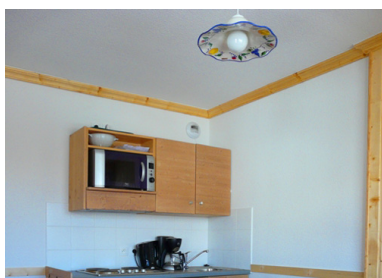

STUDIO 4 PERSONNES

Non-contractual picture(s).

APPARTEMENT 2 PIÈCES 6 PERSONNES