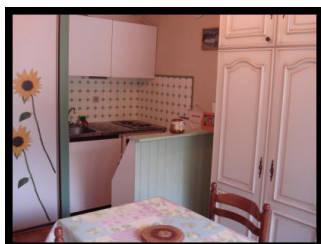

STUDIO 4 PERSONNES (51)