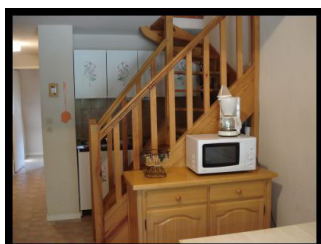

APPARTEMENT MEZZANINE 6 PERSONNES (131)