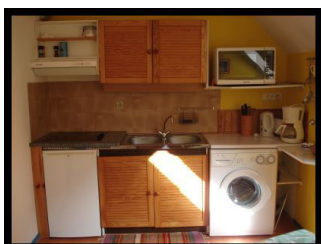

APPARTEMENT MEZZANINE 6 PERSONNES (131)