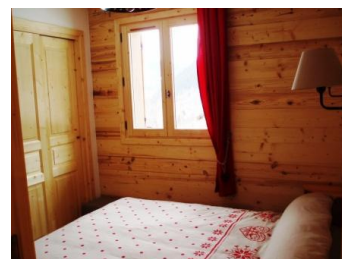

RESIDENCE NAMASTE

Resort : Champagny-en-Vanoise

The residence Namaste is situated in the district of Les Perrières, 800 m away from the cable car, 800 m away from the resort center and 300 m away from the first shops. This small residence built during summer 2010, including 6 apartments. Located in a quiet place with a view of Courchevel and the surrounding mountains, this south-facing residence, has all the comfort you require for a pleasant stay.

APPARTEMENT 3 PIÈCES 6 PERSONNES

Non-contractual picture(s).