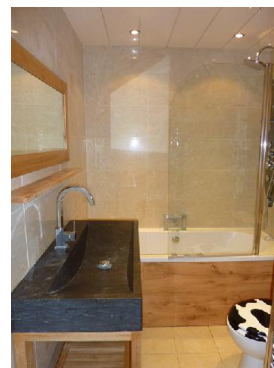

CHALET L'HERMINE

Resort : Val Thorens

The chalet "L'Hermine" is situated in the quiet district Plein Sud. Shops, restaurants and slopes at 10 mn. Possibility of rental park.

APPARTEMENT 2 PIÈCES 4 PERSONNES (2)