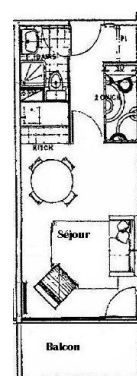

RESIDENCE PLEIN SUD

Resort : Peisey-Vallandry/ Plan Peisey

The residence Plein Sud is located at 1650 m of altitude, in Plan Peisey, one of the five villages composing the resort of Peisey-Vallandry. In the middle of the area of Les Aiguilles, the residence is 100 m away from the shops and 200 m away from La Vanoise Express, a cable car which lead you to the resort of La Plagne. The district is also served by the six-seat detachable of Peisey. This residence without lift is quiet and offers a view over the massif of Bellecôte.

STUDIO COIN MONTAGNE 4 PERSONNES (26)

Non-contractual picture(s).

STUDIO COIN MONTAGNE 4 PERSONNES (58)

Non-contractual picture(s).