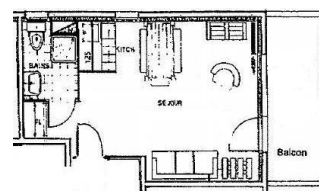

RESIDENCE PLEIN SUD

Resort : Peisey-Vallandry/ Plan Peisey

The residence Plein Sud is located at 1650 m of altitude, in Plan Peisey, one of the five villages composing the resort of Peisey-Vallandry. In the middle of the area of Les Aiguilles, the residence is 100 m away from the shops and 200 m away from La Vanoise Express, a cable car which lead you to the resort of La Plagne. The district is also served by the six-seat detachable of Peisey. This residence without lift is quiet and offers a view over the massif of Bellecôte.

STUDIO COIN MONTAGNE 4 PERSONNES (26)

Non-contractual picture(s).

STUDIO COIN MONTAGNE 4 PERSONNES (58)

Non-contractual picture(s).