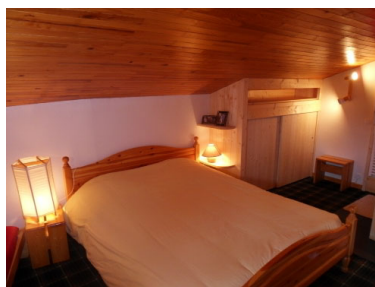

APPARTEMENT 4 PIÈCES 10 PERSONNES