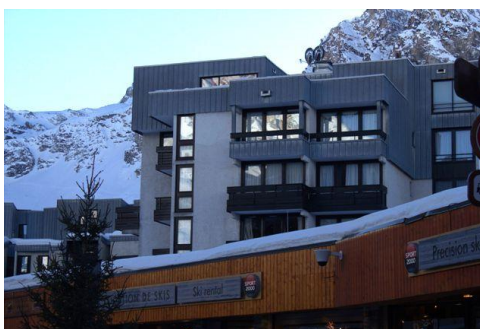

Non-contractual picture(s).